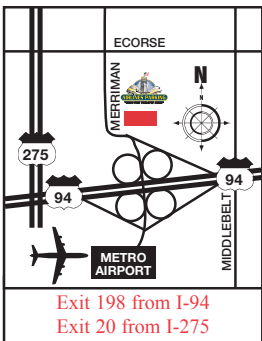

1-800-300-9069

8325 Merriman Road – Romulus, MI