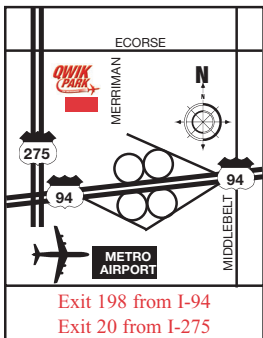

1.888.844.PARK
7 2 7 5

7782 Merriman Rd., Romulus, MI