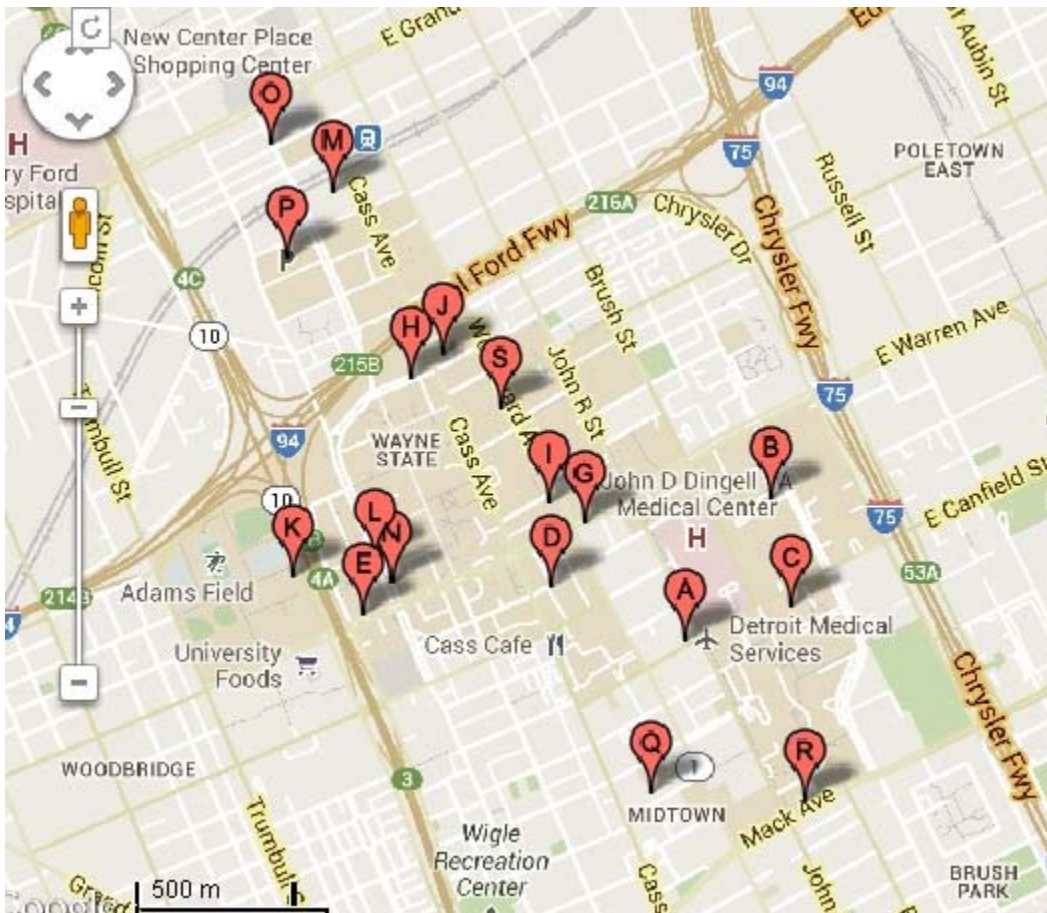

Wayne State University – UPS Locations

In and around the Main and medical Campuses of Wayne State University

A	87 E Canfield St	48201
B	4707 Saint Antoine St <i>(Hutzel Hospital)</i>	48201
C	540 E Canfield St <i>(Scott Hall)</i>	48201
D	4841 Cass Ave <i>(Old Main)</i>	48201
E	906 W Warren Ave <i>(Manoogian)</i>	48201
F	2727 2nd Ave <i>(Not Shown)</i>	48201
G	40 W Warren Ave <i>(Welcome Center)</i>	48201
H	471 W Palmer St <i>(Law School)</i>	48202
I	5057 Woodward Ave <i>(Maccabees)</i>	48202
J	5700 Cass Ave <i>(AAB)</i>	48202
K	5101 John C Lodge Fwy <i>(Matthaei Athletic Complex)</i>	48202
L	5221 Anthony Wayne Dr	48202
M	656 W Kirby St <i>(FAB)</i>	48202
N	5050 Anthony Wayne Dr <i>(Engineering)</i>	48202
O	6525 2nd Ave <i>(Ford Center for Athletic Medicine)</i>	48202
P	1 Ford Place <i>(Henry Ford)</i>	48202
Q	90 Selden St <i>(Children's Center)</i>	48201
R	259 Mack Ave <i>(Pharmacy)</i>	48201
S	5425 Woodward Avenue <i>(Environmental Services)</i>	48202

An interactive map can be found at <http://batchgeo.com/map/5b8ab07c1c415d019eb8d85ec97a283d>

For Questions on UPS services, contact

Taj Mustapha	UPS Account Rep	734-751-6842	tmustapha@ups.com
Joyia Burgess	WSU Business Operations	313-577-3323	ab0316@wayne.edu
Valerie Kreher	Senior Buyer	313-577-3720	ab4889@wayne.edu